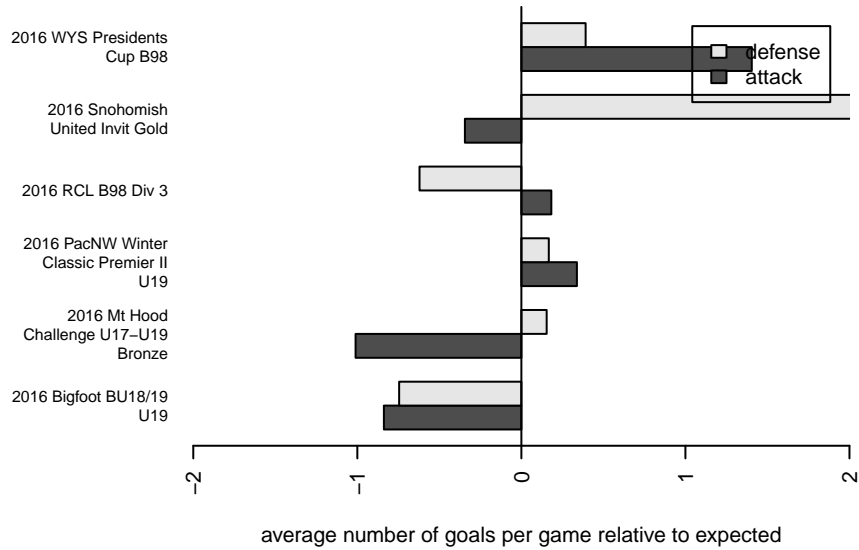

Snohomish United Red B98

Snohomish Youth SC
 Snohomish, WA
 B98 total strength=1353
 attack=8.33 defense=5.53
 fall league = RCL B98 Div 3

alt names used:
 SNOHOMISH UNITED B98 RED (WA)
 SNOHOMISH UNITED SNOHOMISH UNITED I
 SNOHOMISH UNITED 98/99 RED B
 SNOHOMISH UNITED B98 RED
 Snohomish United B98/99 Red
 SNOHOMISH UNITED 98/99 RED B

Venues played:
 2016 Snohomish United Invit Gold
 2016 Mt Hood Challenge U17-U19 Bronze
 2016 Bigfoot BU18/19 U19
 2016 RCL B98 Div 3
 2016 PacNW Winter Classic Premier II U19
 2016 WYS Presidents Cup B98

**attack and defense variance (black dot)
relative to other teams
and top 10 in region**

**attack and defense rating
relative to others at age
and all opponents in last 13 months**

Performance relative to 13 month average