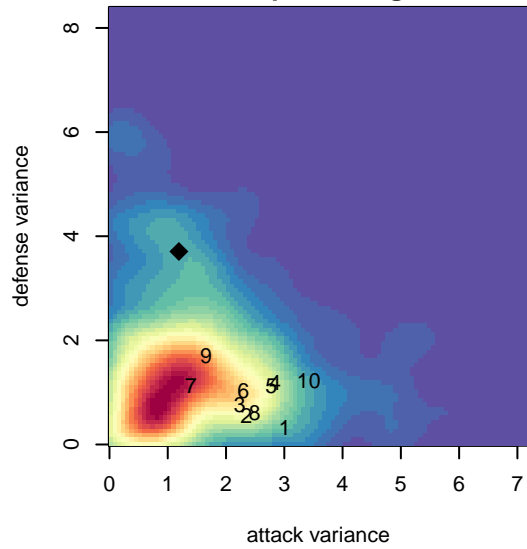

Snohomish United Red B98

Snohomish Youth SC
 Snohomish, WA
 B98 total strength=1353
 attack=8.33 defense=5.53
 fall league = RCL B98 Div 3

alt names used:
 SNOHOMISH UNITED B98 RED (WA)
 SNOHOMISH UNITED SNOHOMISH UNITED I
 SNOHOMISH UNITED 98/99 RED B
 SNOHOMISH UNITED B98 RED
 Snohomish United B98/99 Red
 SNOHOMISH UNITED 98/99 RED B

**attack and defense variance (black dot)
relative to other teams
and top 10 in region**

**attack and defense rating
relative to others at age
and all opponents in last 13 months**

Performance relative to 13 month average