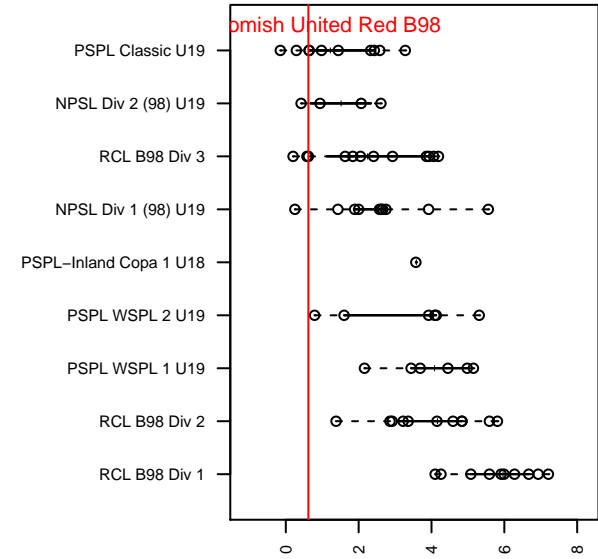

Snohomish United Red B98

Snohomish Youth SC
 Snohomish, WA
 B98 total strength=1353
 attack=8.33 defense=5.53
 fall league = RCL B98 Div 3

alt names used:
 SNOHOMISH UNITED B98 RED (WA)
 SNOHOMISH UNITED SNOHOMISH UNITED I
 SNOHOMISH UNITED 98/99 RED B
 SNOHOMISH UNITED B98 RED
 Snohomish United B98/99 Red
 SNOHOMISH UNITED 98/99 RED B

**attack and defense variance (black dot)
relative to other teams
and top 10 in region**

**attack and defense rating
relative to others at age
and all opponents in last 13 months**

Performance relative to 13 month average