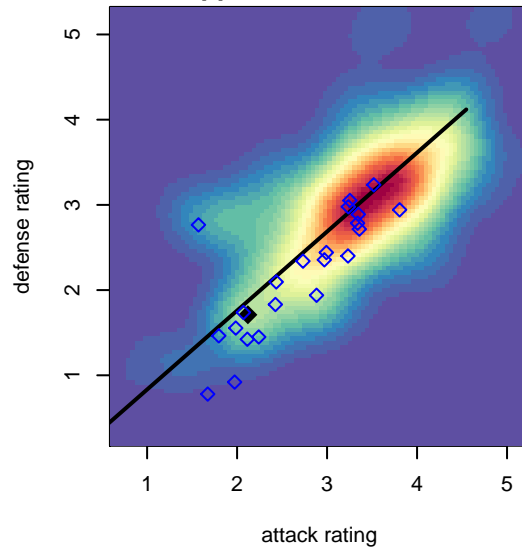

Snohomish United Red B98

Snohomish Youth SC
 Snohomish, WA
 B98 total strength=1353
 attack=8.33 defense=5.53
 fall league = RCL B98 Div 3

alt names used:
 SNOHOMISH UNITED B98 RED (WA)
 SNOHOMISH UNITED SNOHOMISH UNITED I
 SNOHOMISH UNITED 98/99 RED B
 SNOHOMISH UNITED B98 RED
 Snohomish United B98/99 Red
 SNOHOMISH UNITED 98/99 RED B

**attack and defense variance (black dot)
relative to other teams
and top 10 in region**

**attack and defense rating
relative to others at age
and all opponents in last 13 months**

Performance relative to 13 month average