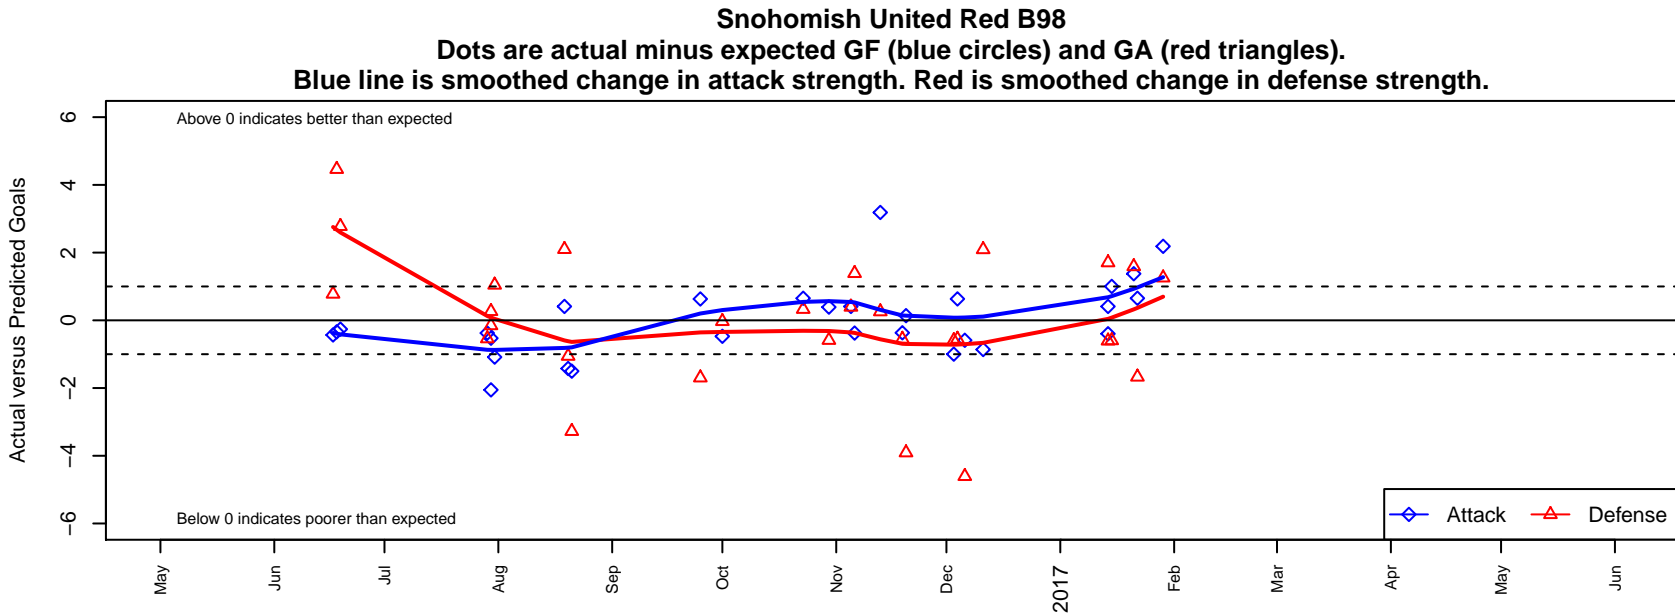

Snohomish United Red B98

Snohomish Youth SC
 Snohomish, WA
 B98 total strength=1353
 attack=8.33 defense=5.53
 fall league = RCL B98 Div 3

alt names used:
 SNOHOMISH UNITED B98 RED (WA)
 SNOHOMISH UNITED SNOHOMISH UNITED I
 SNOHOMISH UNITED 98/99 RED B
 SNOHOMISH UNITED B98 RED
 Snohomish United B98/99 Red
 SNOHOMISH UNITED 98/99 RED B

**attack and defense variance (black dot)
relative to other teams
and top 10 in region**

**attack and defense rating
relative to others at age
and all opponents in last 13 months**

Performance relative to 13 month average